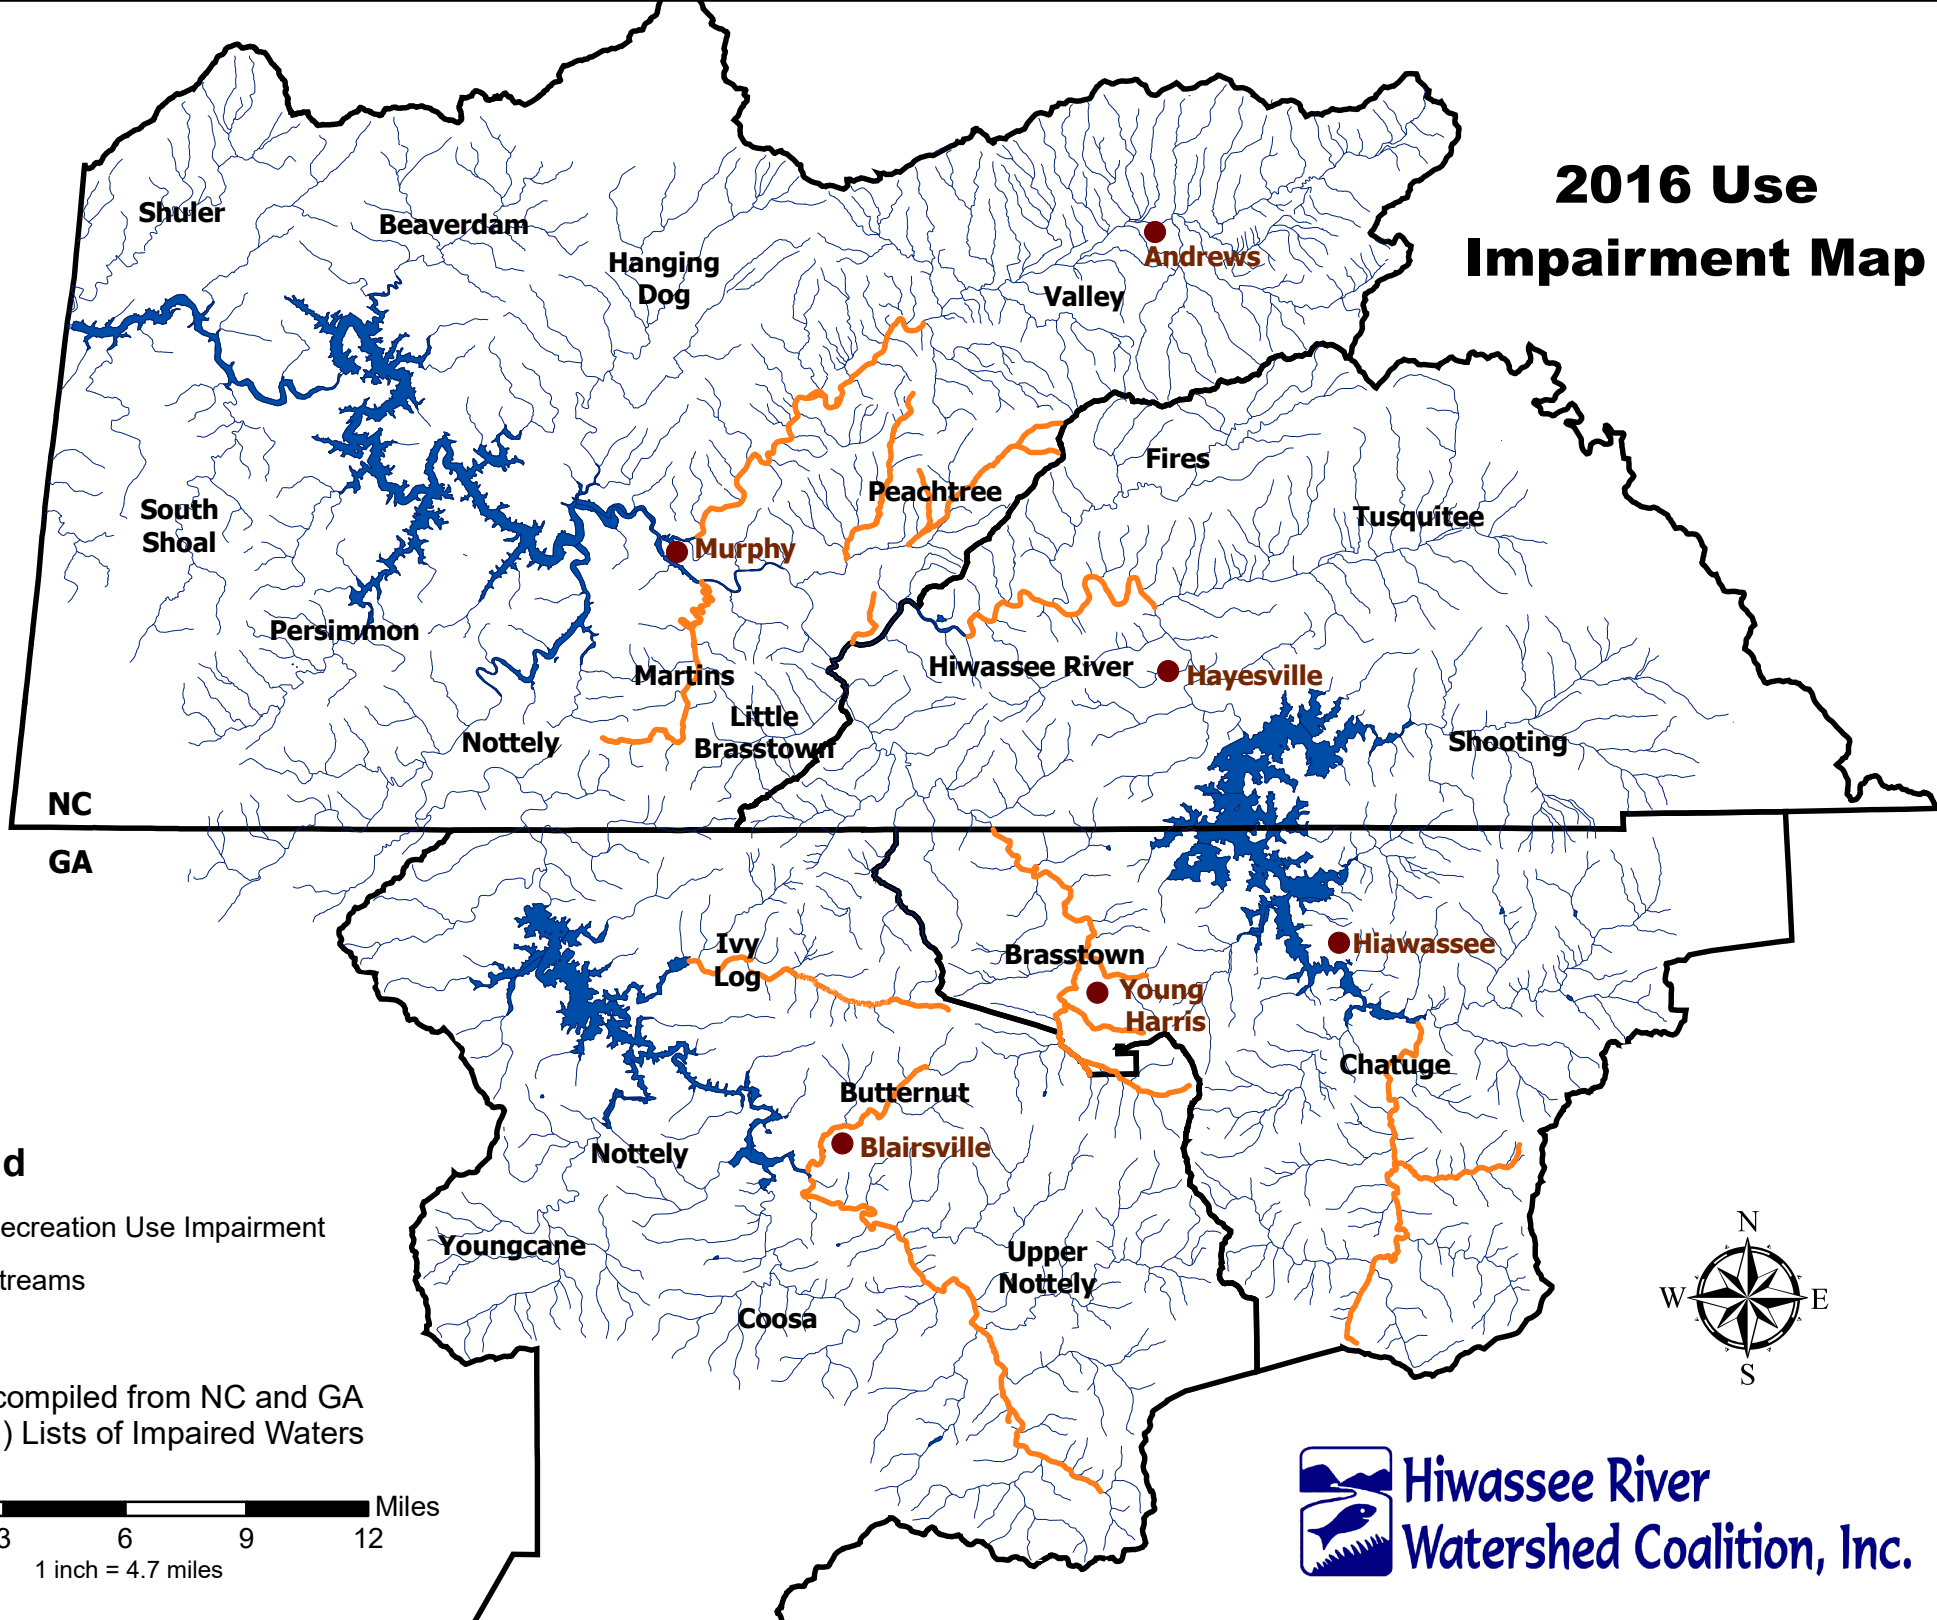

2016 Use Impairment Map

Legend

- Recreation Use Impairment
- Streams

Data compiled from NC and GA 303(d) Lists of Impaired Waters

Hiwassee River
Watershed Coalition, Inc.