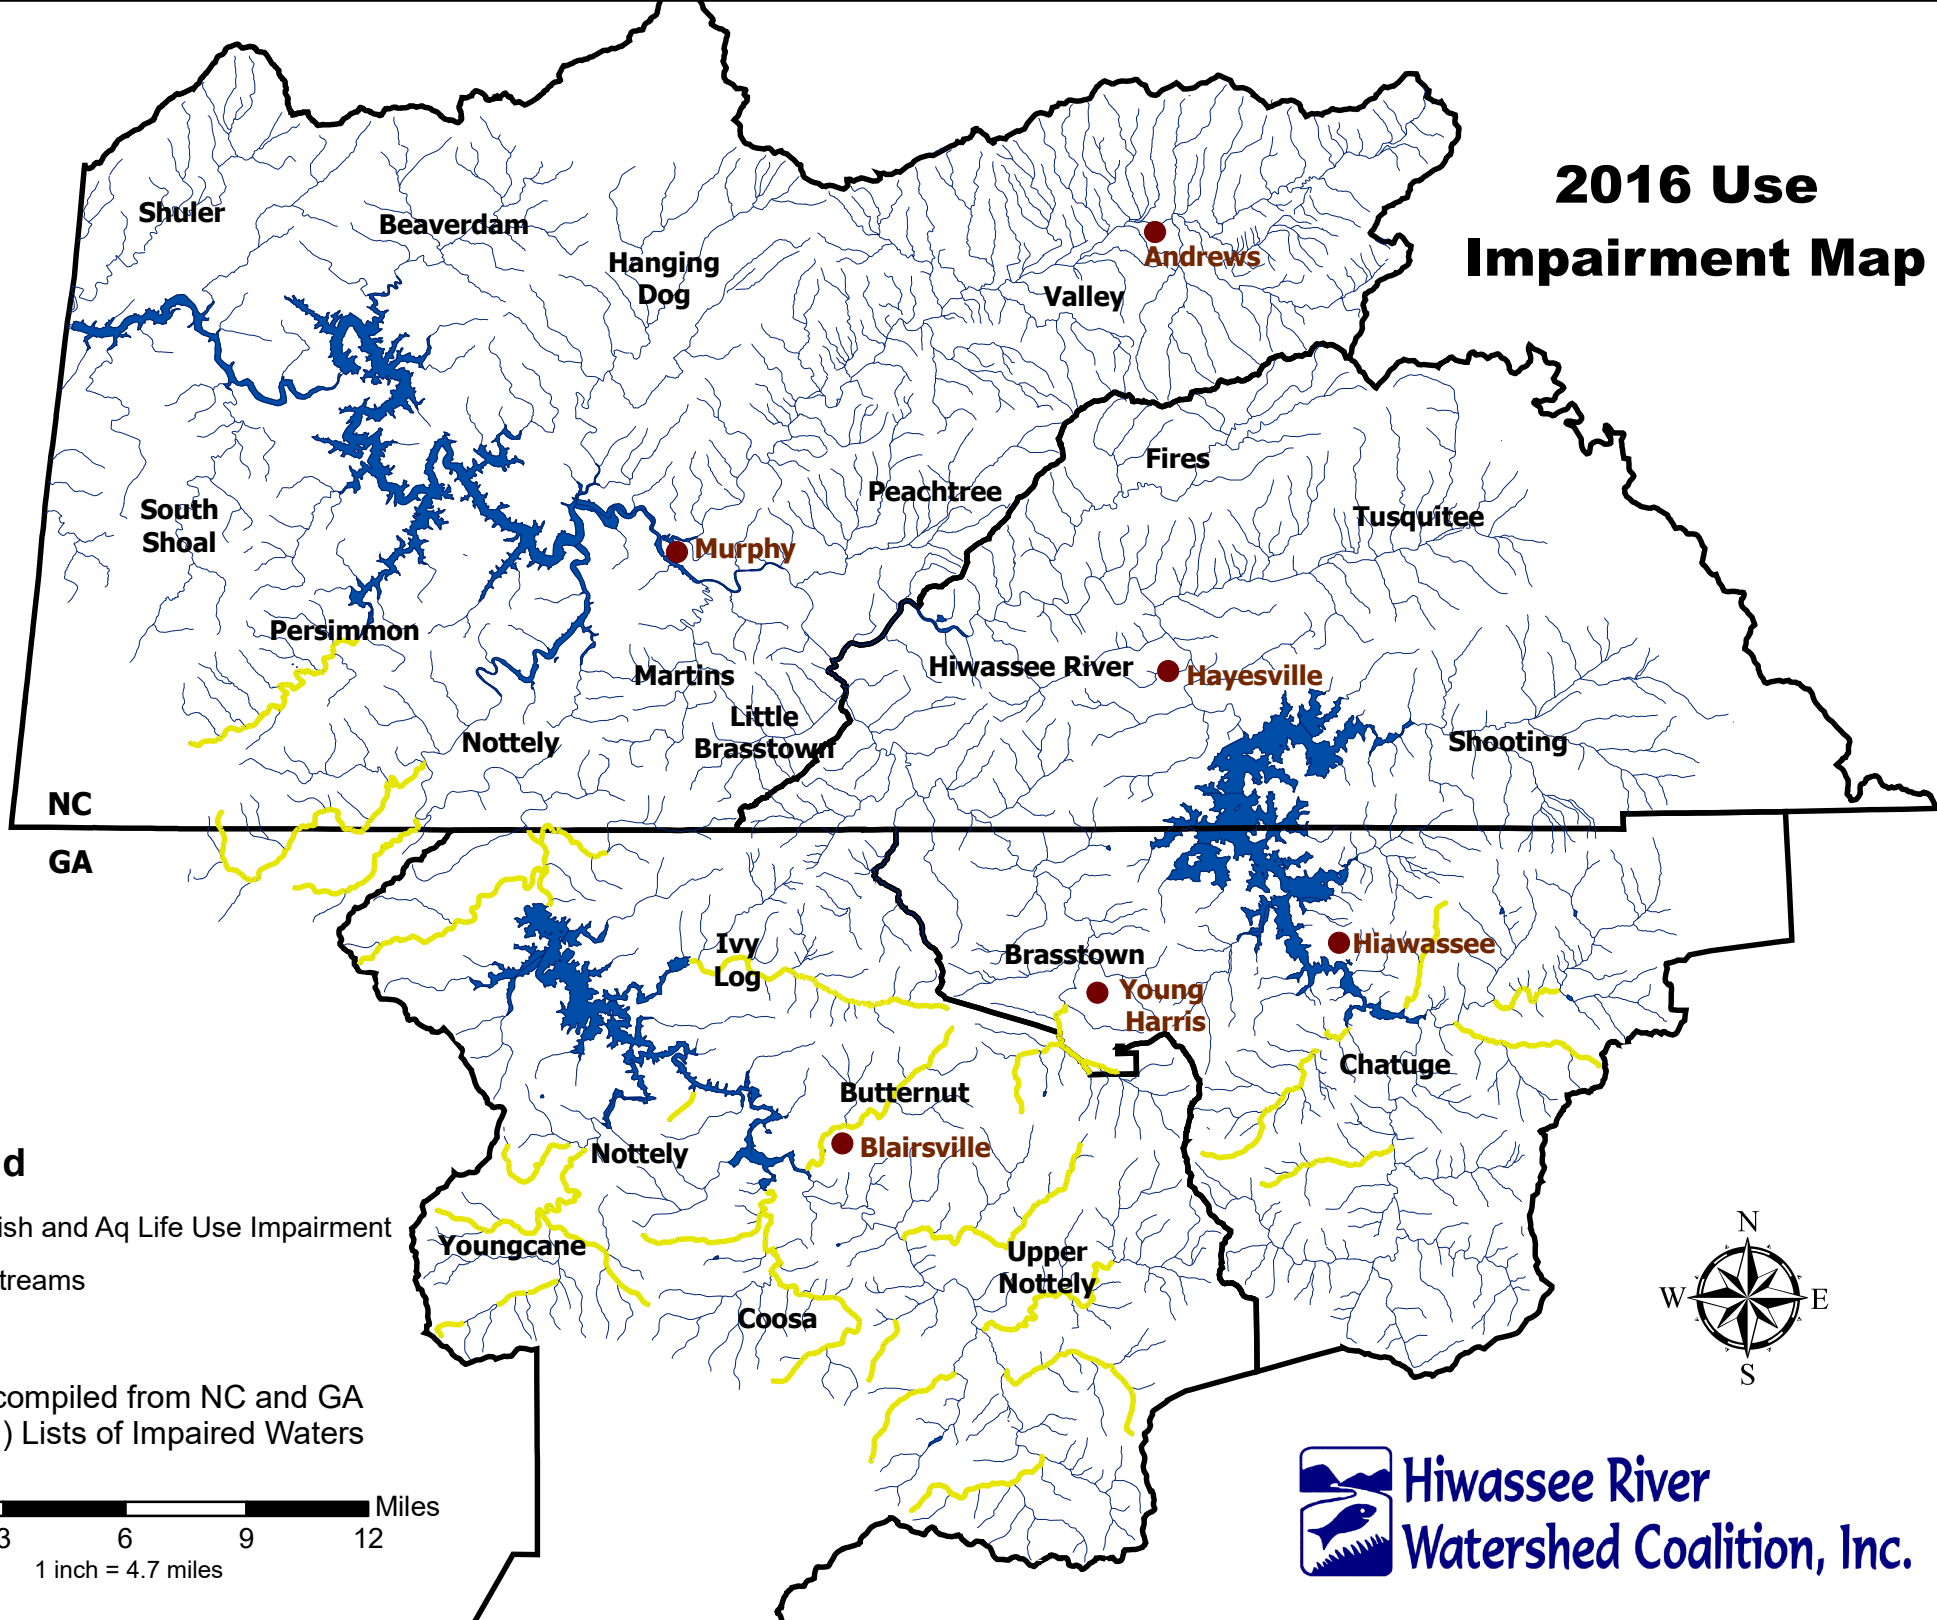

2016 Use Impairment Map

Legend

-  Fish and Aq Life Use Impairment
-  Streams

Data compiled from NC and GA
303(d) Lists of Impaired Waters