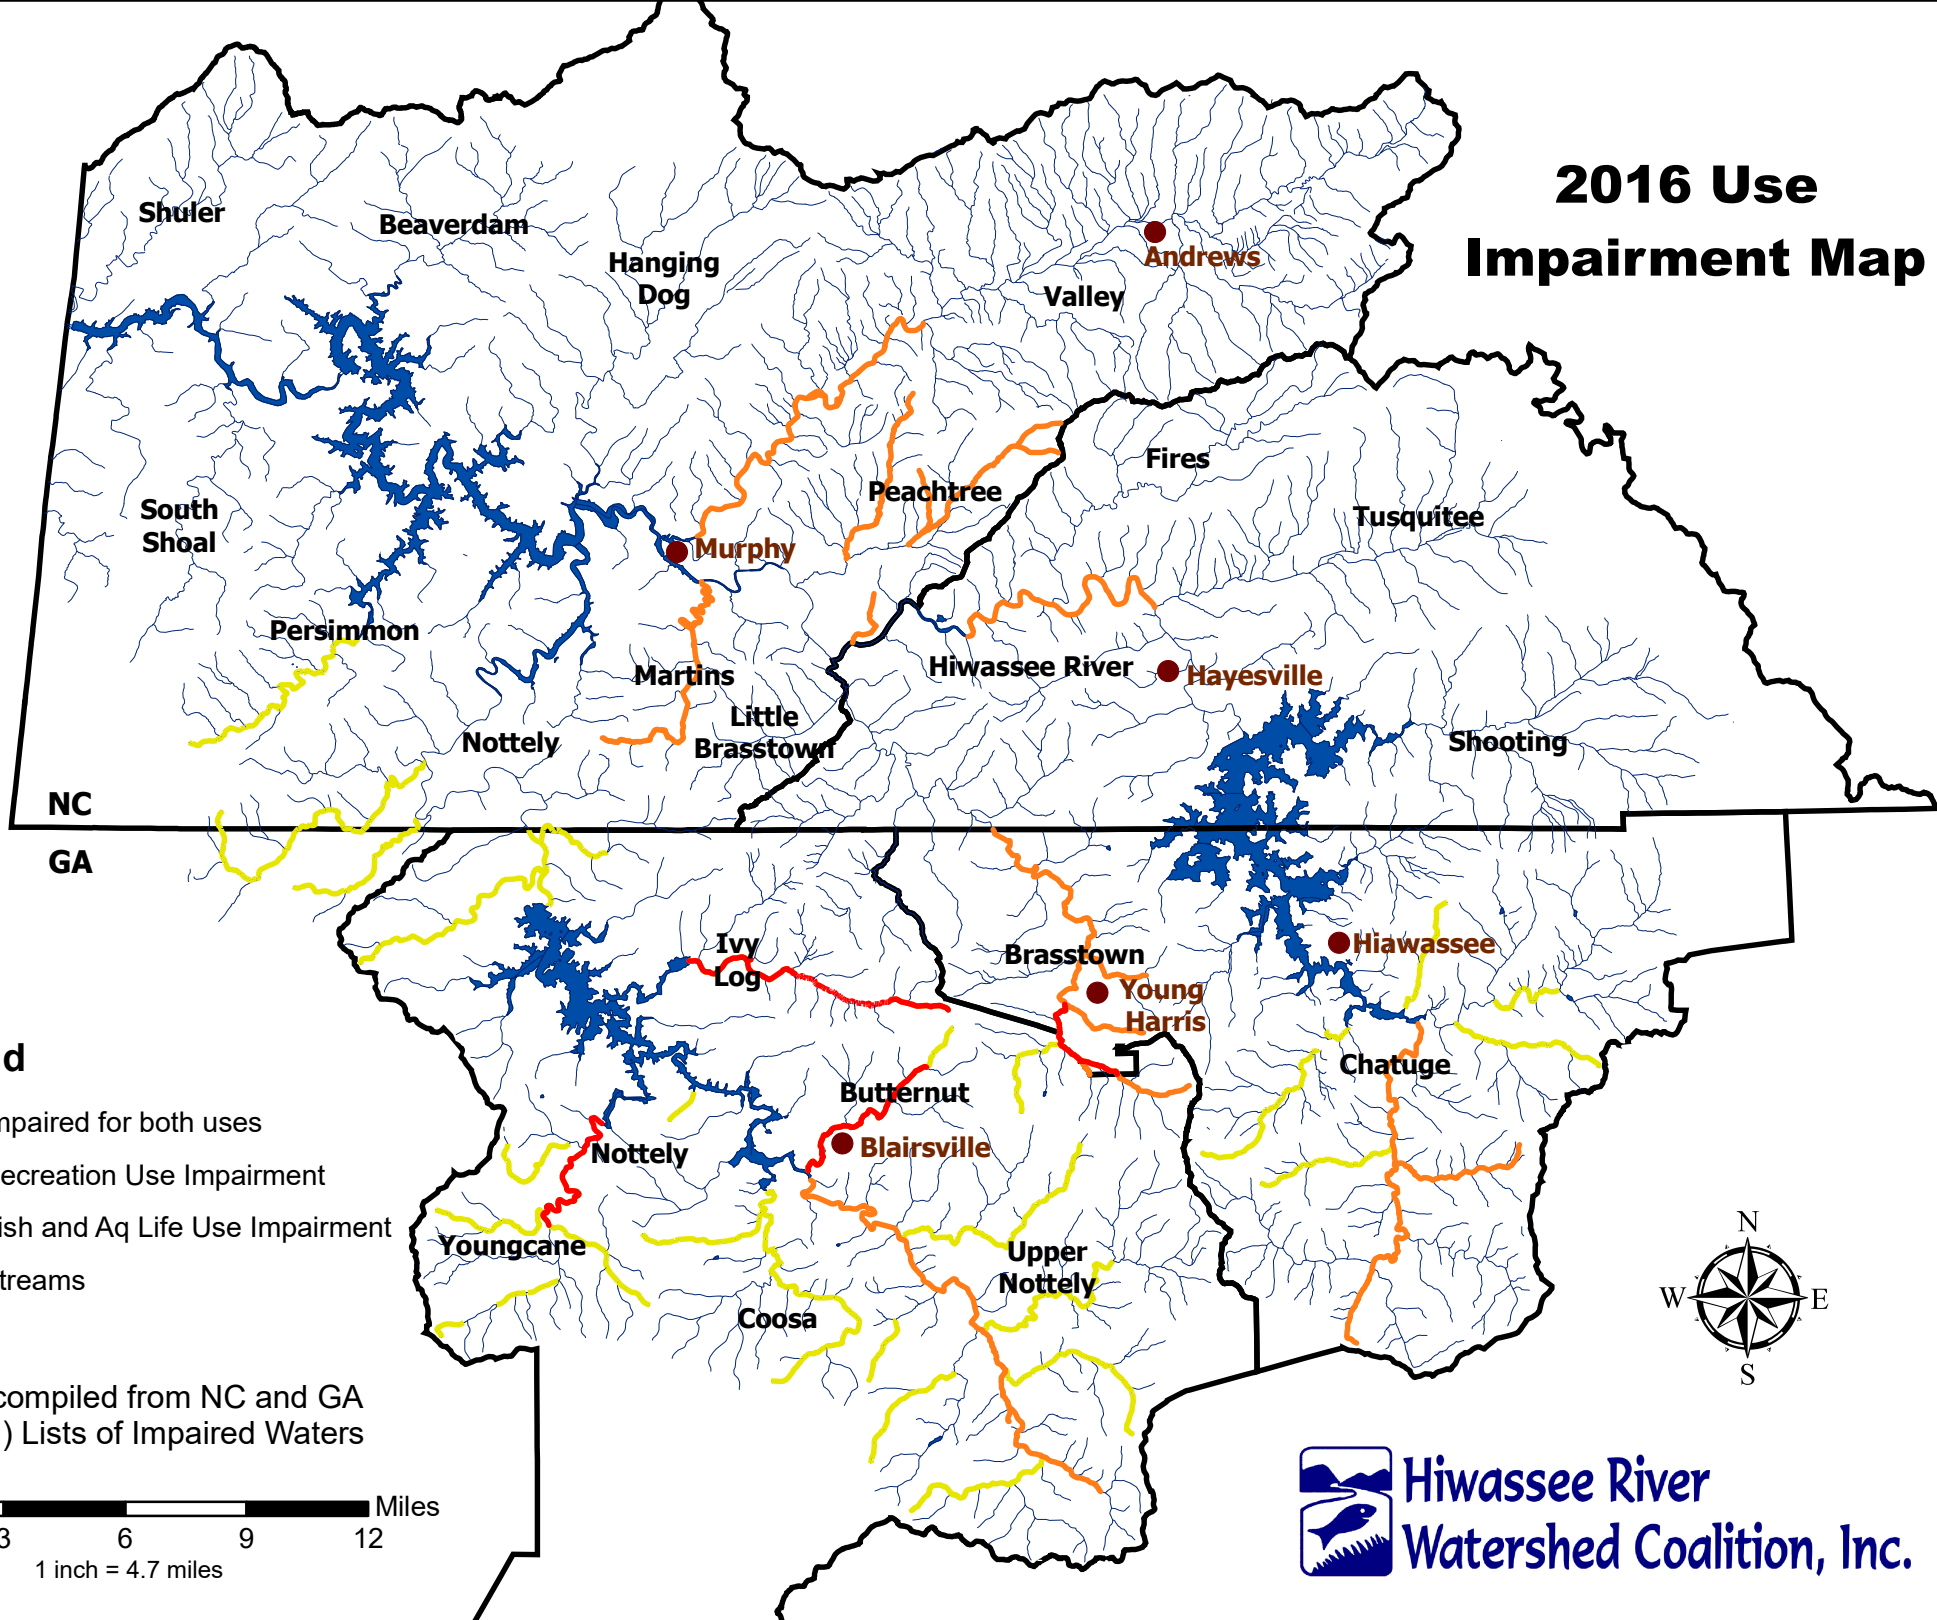

2016 Use Impairment Map

Legend

- Impaired for both uses
- Recreation Use Impairment
- Fish and Aq Life Use Impairment
- Streams

Data compiled from NC and GA
303(d) Lists of Impaired Waters